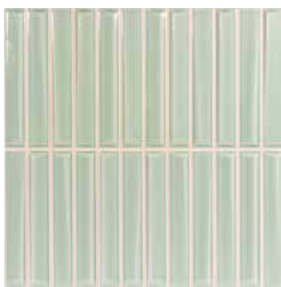

## Wall tiles

*Gloss surface*

White

Piano White

Grey

Sand

Emerald

Olive