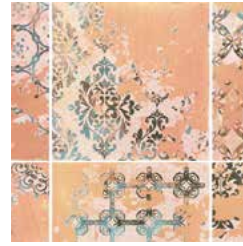

Cotto Decor