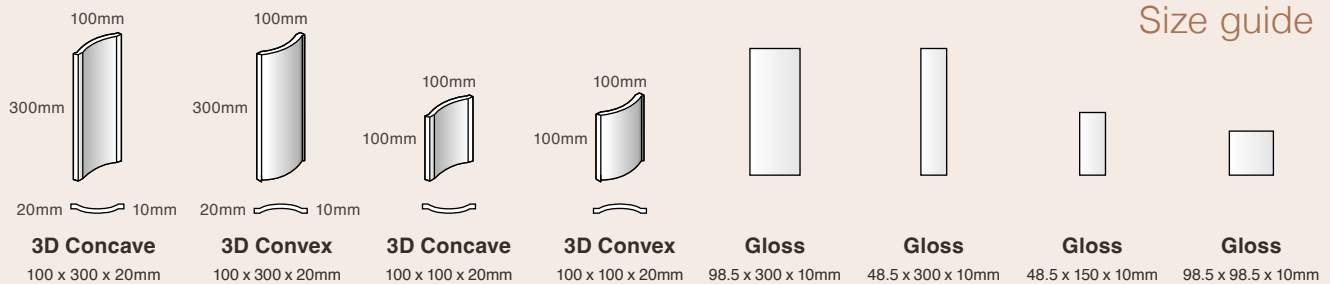

The Duke range of glazed terracotta body tiles features beautifully tactile concave and convex feature designs.