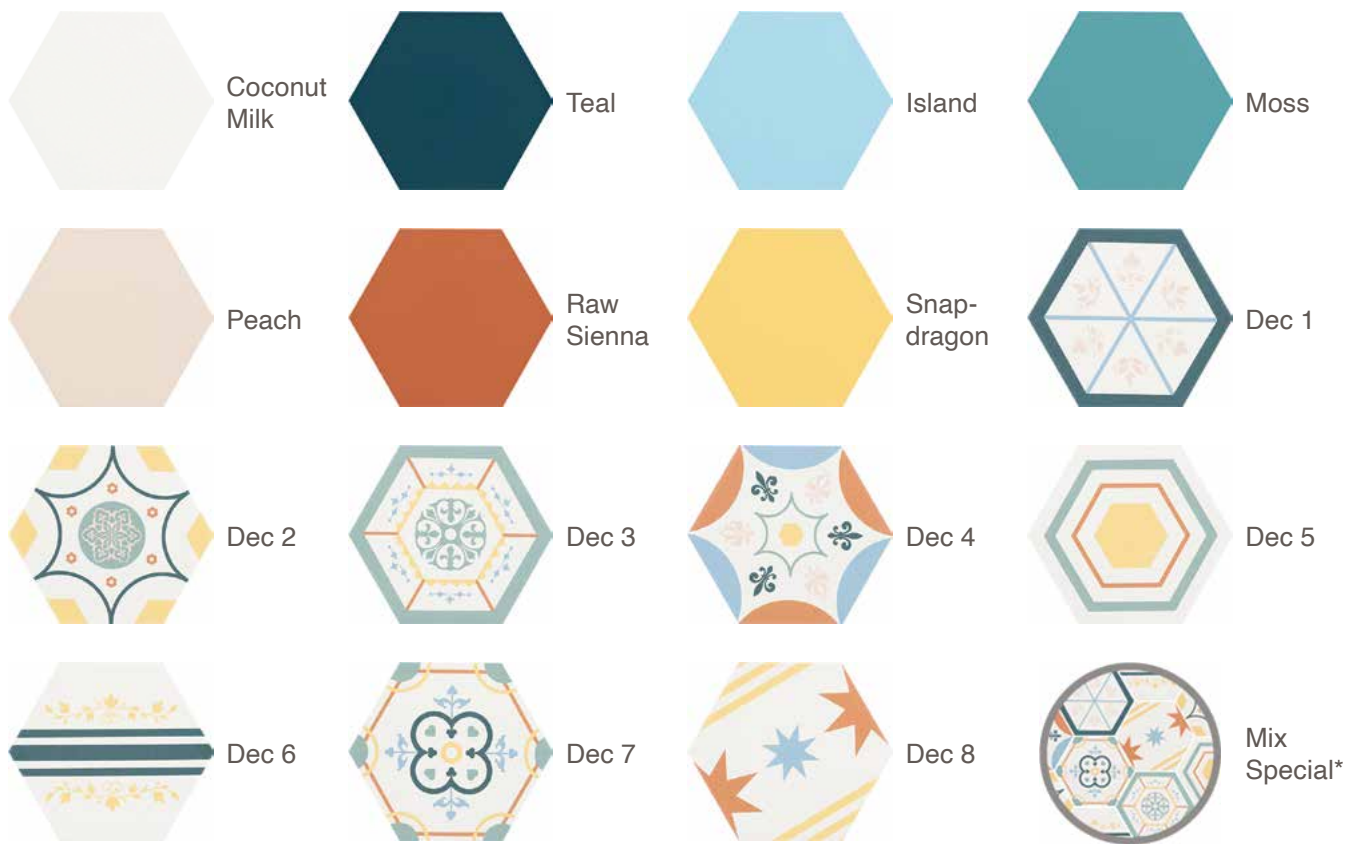

R10, PTV 36+

Environmental credentials

ISO14001 and CO2ZERO

THE SHELBY RANGE

elit
tile

www.elit-tile.co.uk

Gorgeous colours and patterns in hexagonal shaped tiles.

**8 colours mixed inside the box*

Darwin Red

Darwin Green

Darwin Black

Darwin Grey

Size guide

All tiles 8mm depth apart from Zoccolo skirtings which are 10mm

THE SAN MARCO RANGE

The San Marco range is a vintage collection of traditional, twice-fired glazed ceramic tiles, featuring bright surfaces in bold colours.