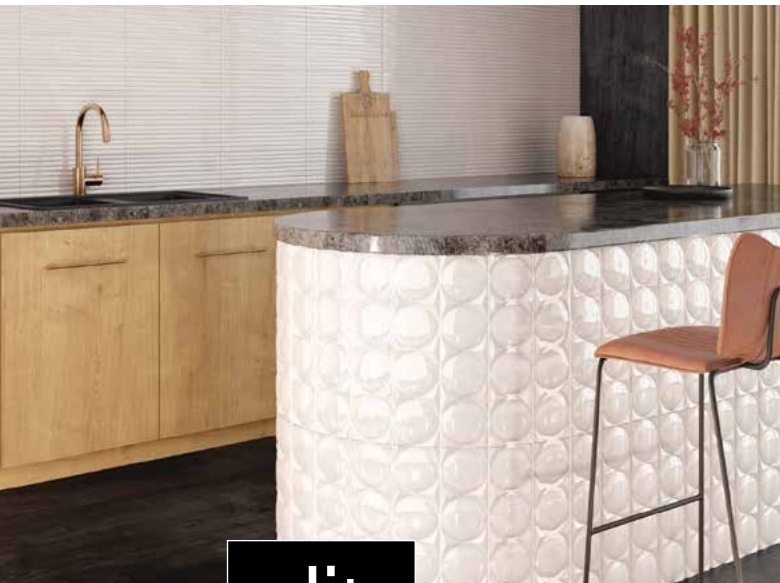

THE CATALINA RANGE