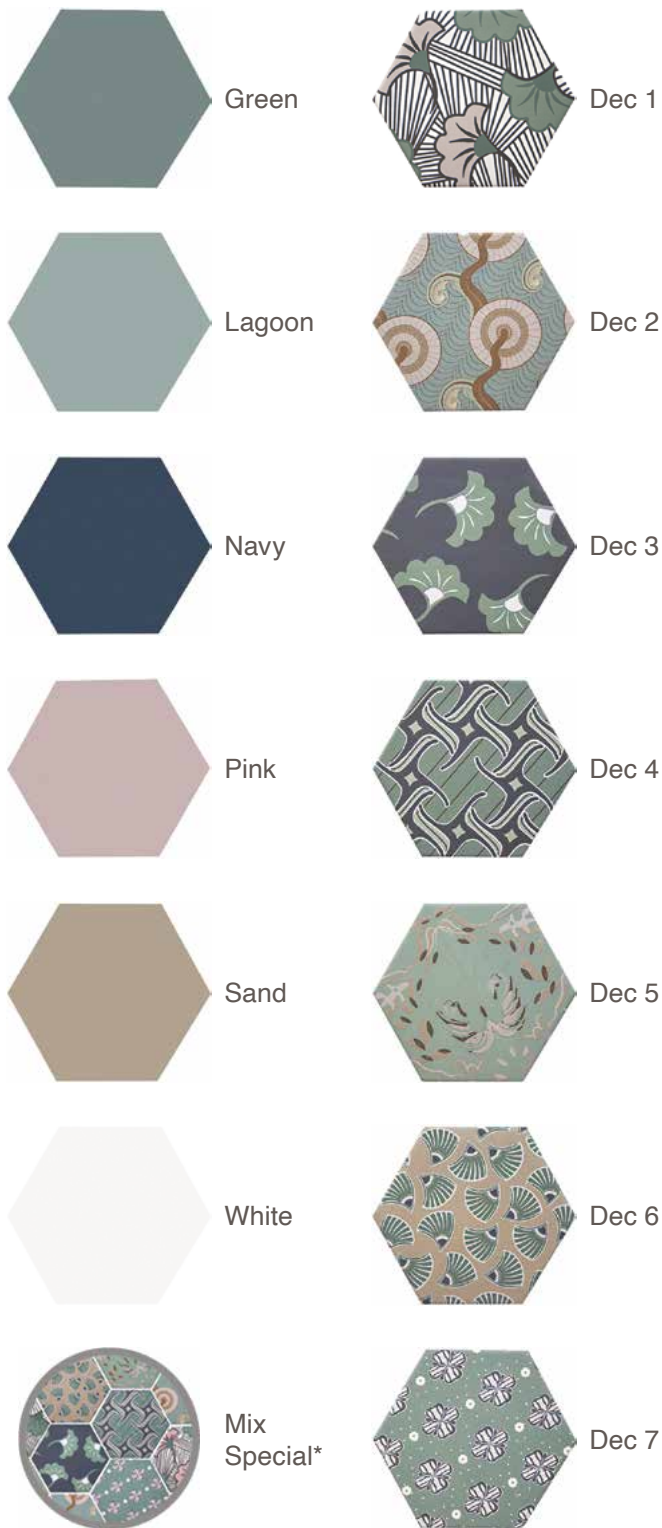

Sophisticated and decorative designs on premium porcelain floor tiles.

*7 designs mixed inside the box

Sizes

Matt surface

140 x 160 x 10 mm

Further information

Material

Porcelain

Slip resistance

R10, PTV 36+

Environmental credentials

ISO14001 and CO2ZERO