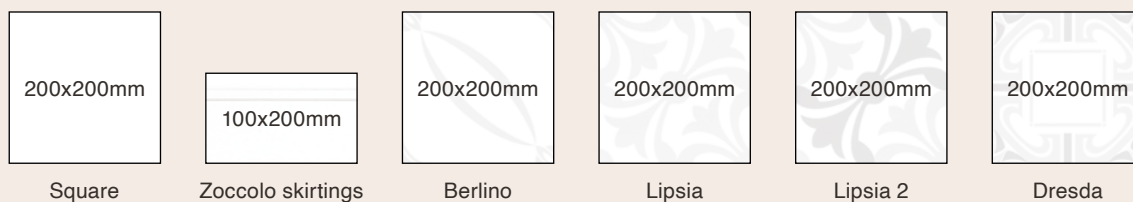

Richmond White

Richmond Yellow

Richmond Red

Richmond Green

Richmond Black

Richmond Grey

Size guide

All tiles 8mm depth apart from Zoccolo skirtings which are 10mm

Darwin Red

Darwin Green

Darwin Black

Darwin Grey

Size guide

All tiles 8mm depth apart from Zoccolo skirtings which are 10mm

THE SAN MARCO RANGE

The San Marco range is a vintage collection of traditional, twice-fired glazed ceramic tiles, featuring bright surfaces in bold colours.