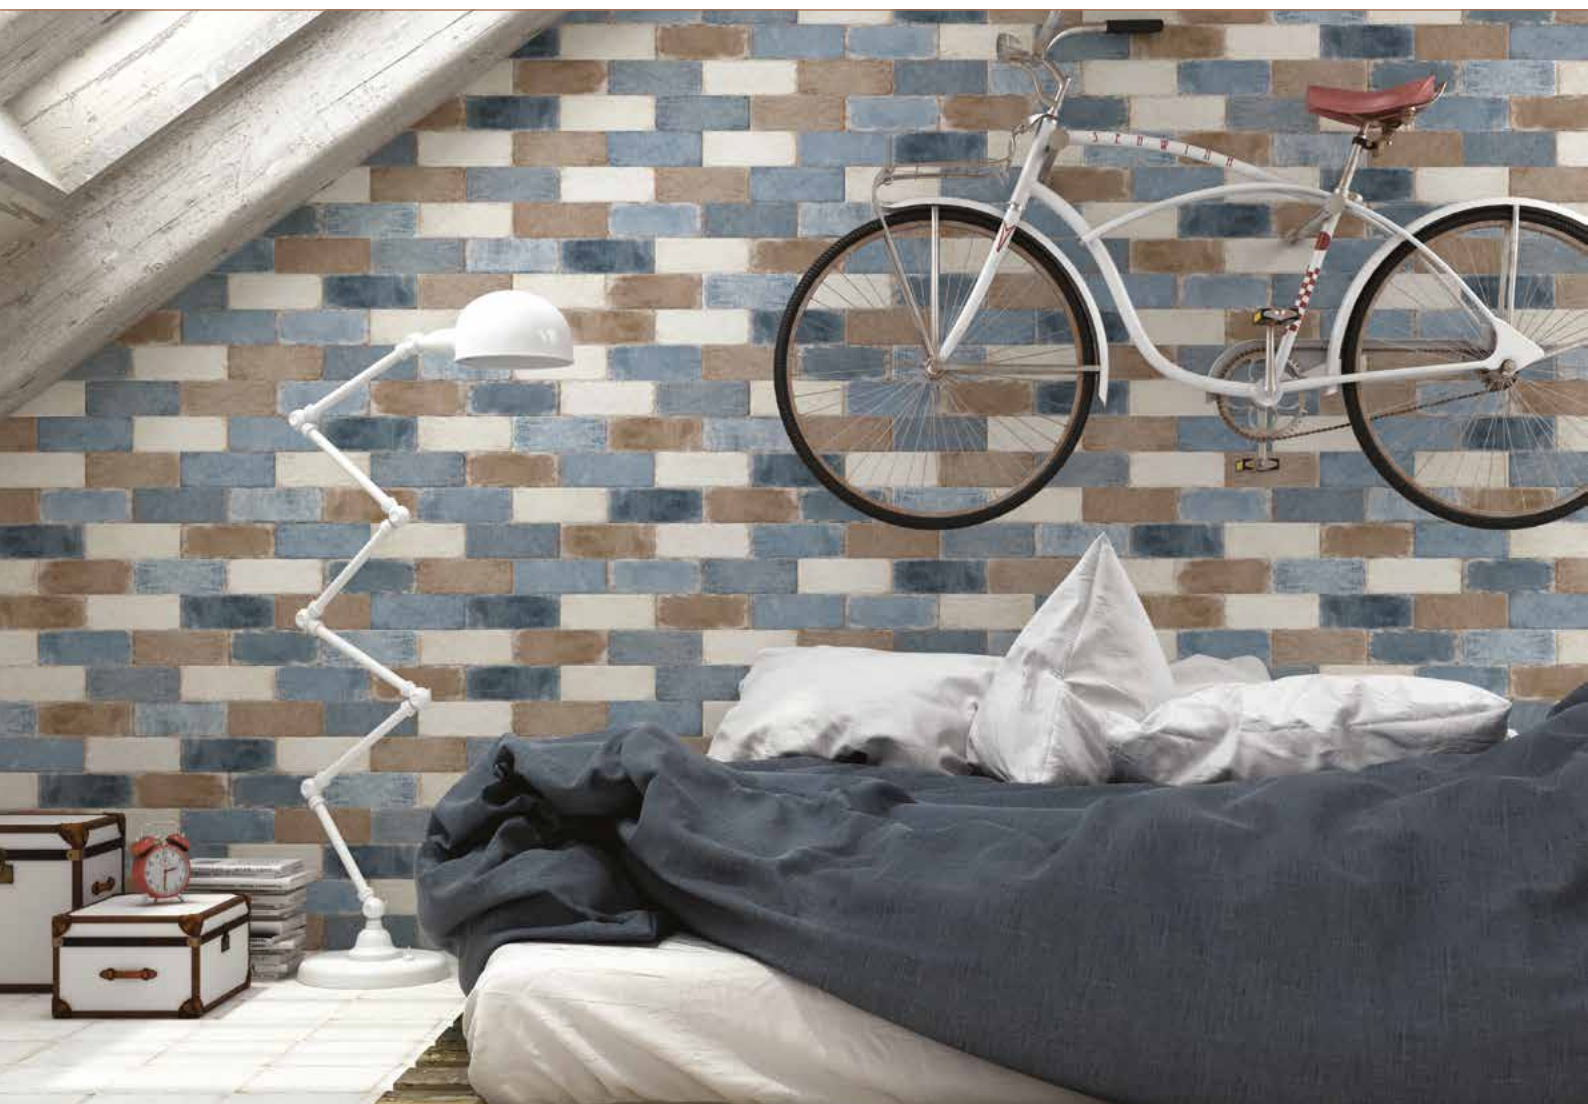

THE VETERAN RANGE

elit
tile

www.elit-tile.co.uk