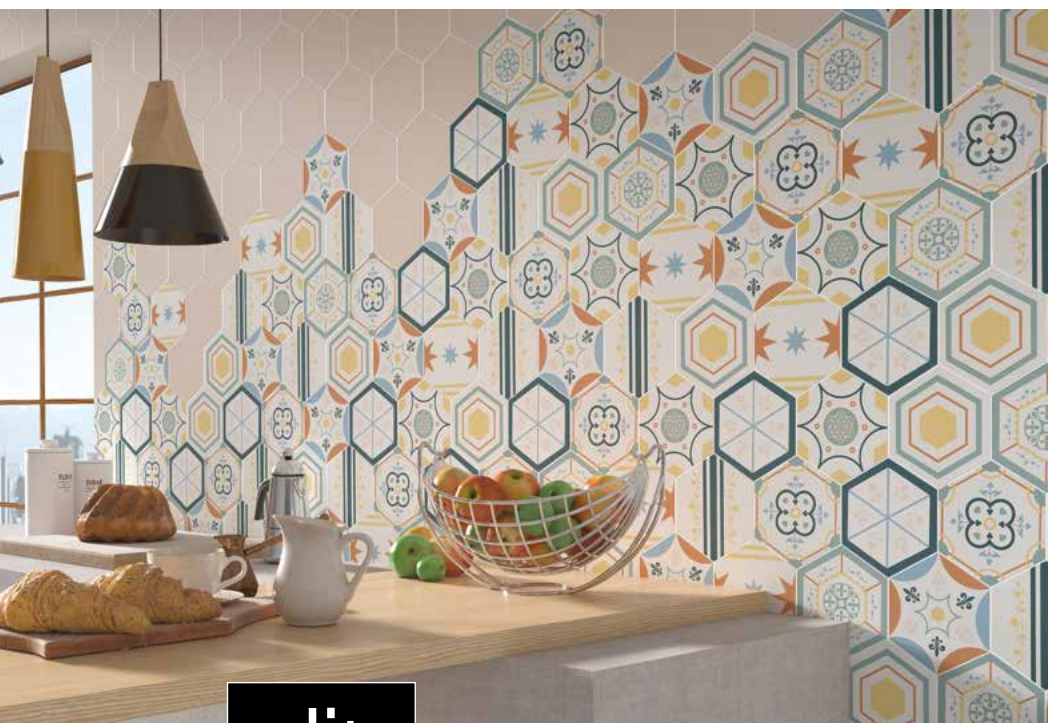

THE SHELBY RANGE

elit
tile

www.elit-tile.co.uk