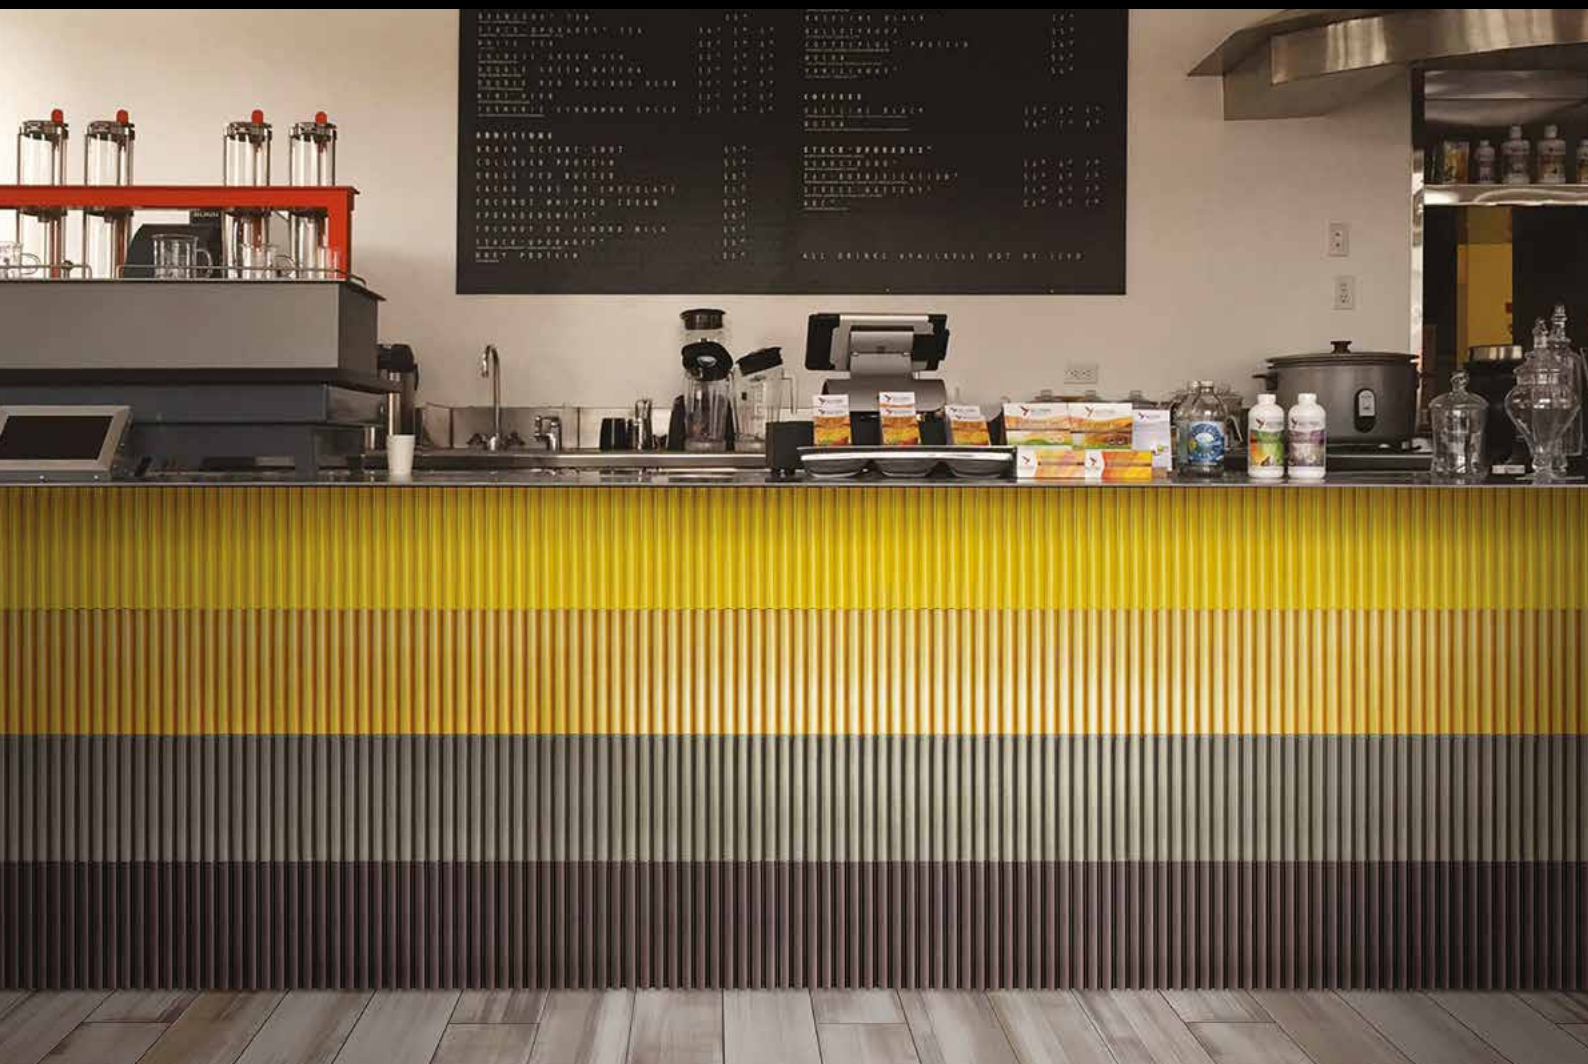

THE ELIT COLLECTION
MODERN HERITAGE TILES

THE LAPPELLE RANGE

www.elit-tile.co.uk

Handmade glazed terracotta ribbed wall tiles for interior use.

White Moon
Crackle glaze
Silk glaze

Bianco Maiolica
Crackle glaze