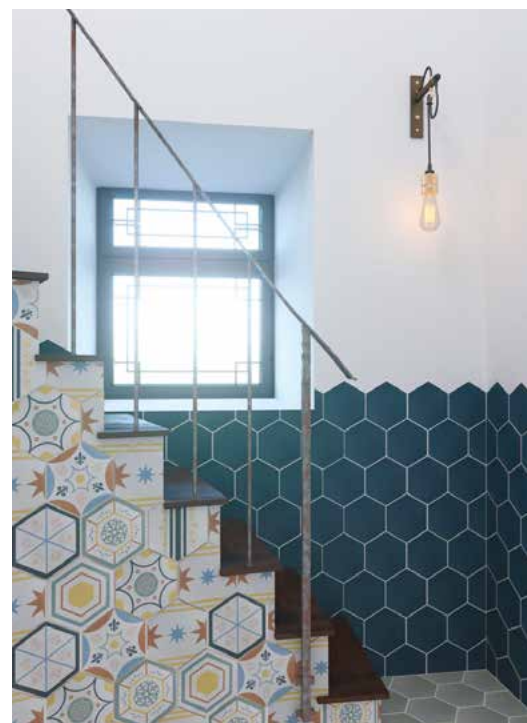

THE SHELBY RANGE

elit
tile

www.elit-tile.co.uk