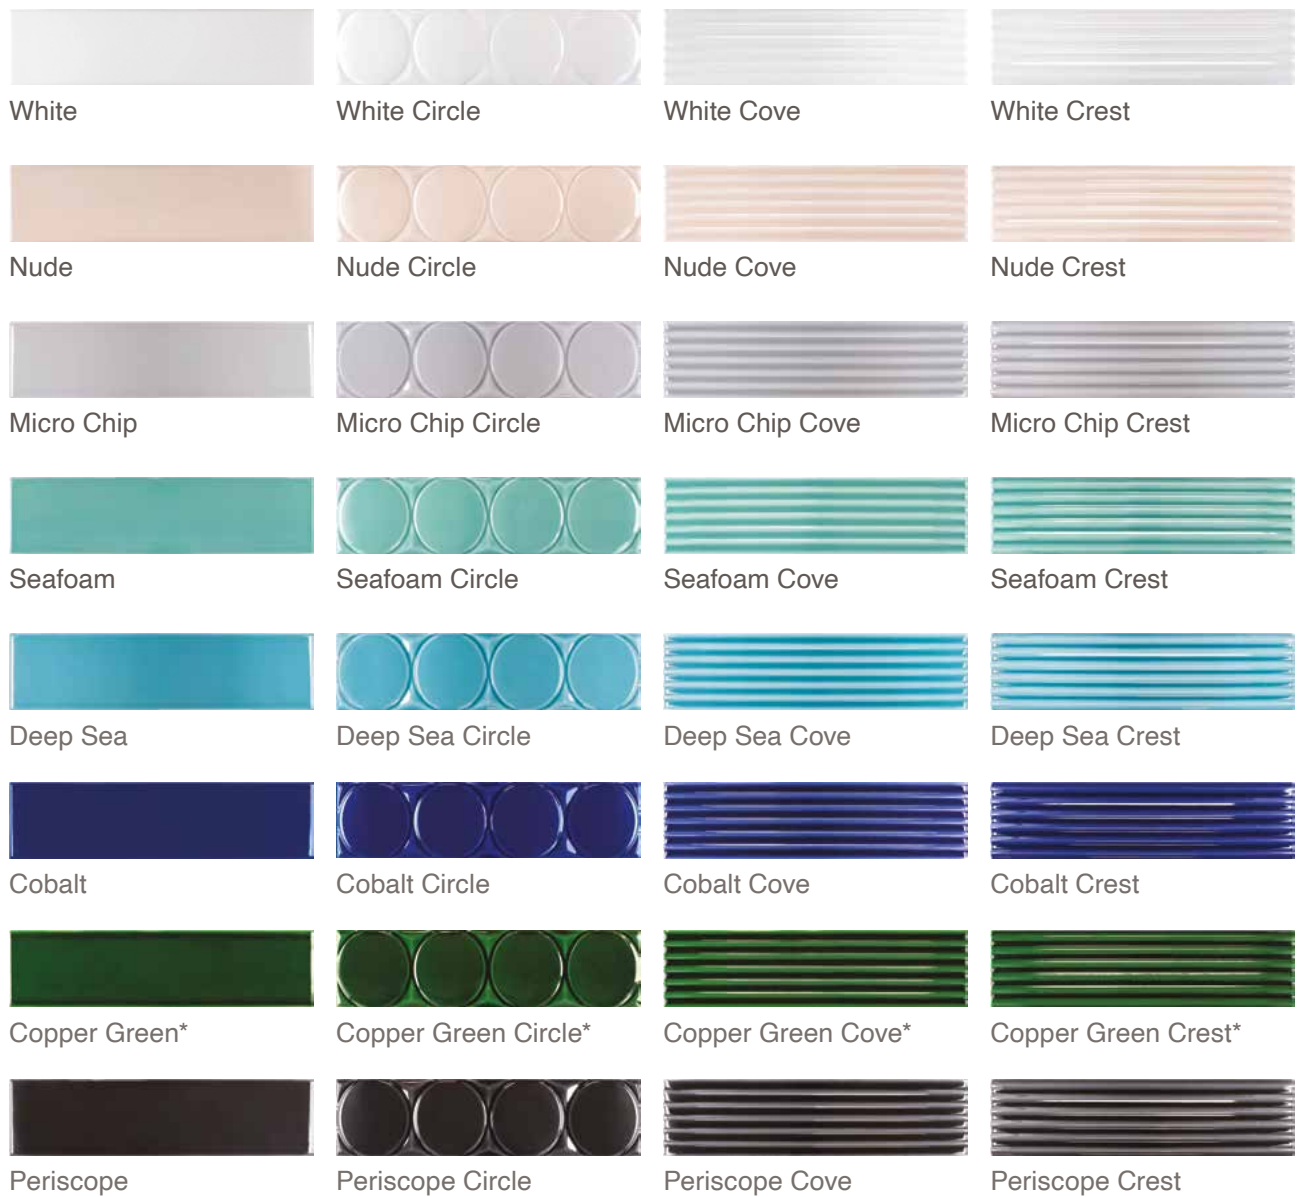

Luz

Copper

Chrome

Green

Blue

Red

Sizes

Gloss surface

170 x 400 mm

Further information

Material

Porcelain

Tile thickness

Tile thickness varies between
7 mm and 15 mm

THE CATALINA RANGE

The Catalina range features vibrant, eye-catching colours and striking 3D tile options that add depth and character to any space.

***Note:** Copper Green has a light crackle glaze

THE VETERAN RANGE

elit
tile

www.elit-tile.co.uk

A tile range with a worn look and delicate, intricate designs.

Bone

Grey

Denim

Darwin Red

Darwin Green

Darwin Black

Darwin Grey

Size guide

All tiles 8mm depth apart from Zoccolo skirtings which are 10mm

THE SAN MARCO RANGE

The San Marco range is a vintage collection of traditional, twice-fired glazed ceramic tiles, featuring bright surfaces in bold colours.