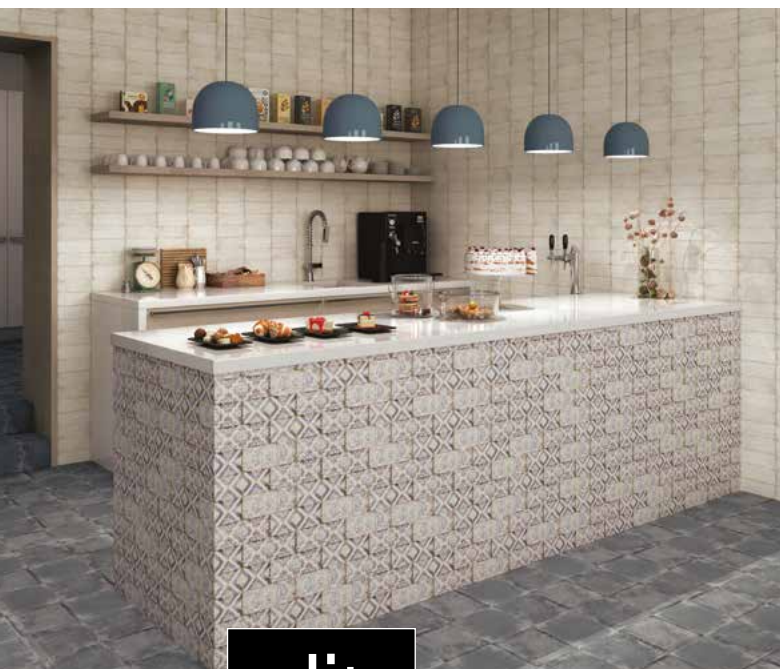

THE VETERAN RANGE

elit
tile

www.elit-tile.co.uk