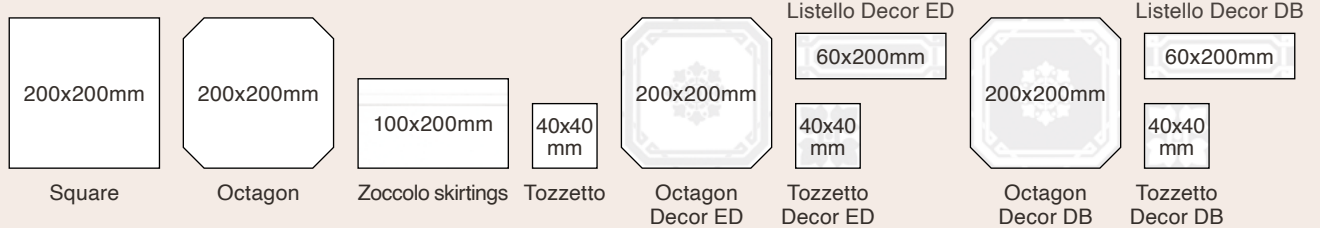

Environmental credentials

ISO14001 and CO2ZERO

www.elit-tile.co.uk/product/shelby

THE RICHMOND RANGE

www.elit-tile.co.uk

Traditional encaustic style full-body porcelain tiles for floors and walls, with a slip resistance rating of R10/B and PTV40.

Richmond White

Richmond Yellow

Richmond Red

Richmond Green

Richmond Black

Richmond Grey

Size guide

All tiles 8mm depth apart from Zoccolo skirtings which are 10mm

Darwin Red

Darwin Green

Darwin Black

Darwin Grey

Size guide

All tiles 8mm depth apart from Zoccolo skirtings which are 10mm

THE SAN MARCO RANGE

The San Marco range is a vintage collection of traditional, twice-fired glazed ceramic tiles, featuring bright surfaces in bold colours.